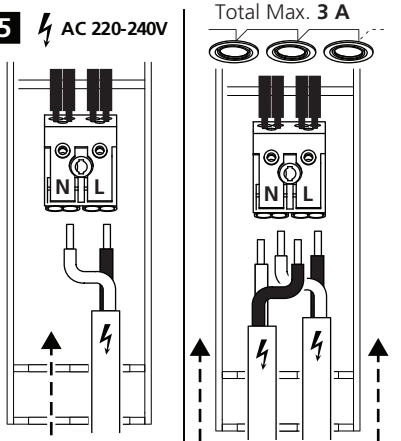

~ 220-240 V 50/60 Hz

5 AC 220-240V

Total Max. 3 A

9 START Spot Housing

START Spot Kit

10a

10b

11a