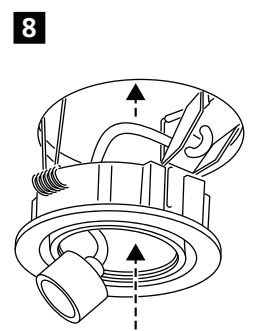

~ 220-240 V 50/60 Hz

5 AC 220-240V

Total Max. 3 A

9 START Spot Housing

START Spot Kit

10a

10b

11a