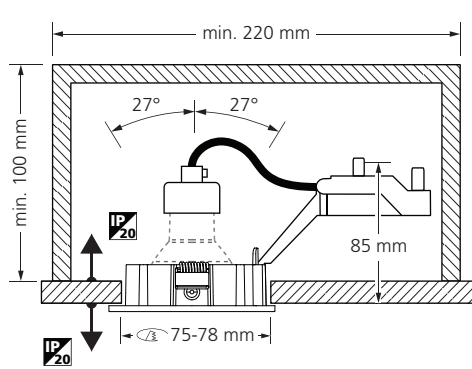

~ 220-240 V 50/60 Hz

5 AC 220-240V

Total Max. 3 A

9 START Spot Housing

START Spot Kit

10a

10b

11a