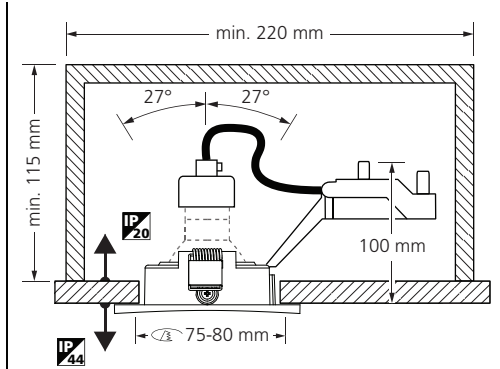

~ 220-240 V 50/60 Hz

5 AC 220-240V

Total Max. 3 A

9 START Spot Housing

START Spot Kit

10a

10b

11a